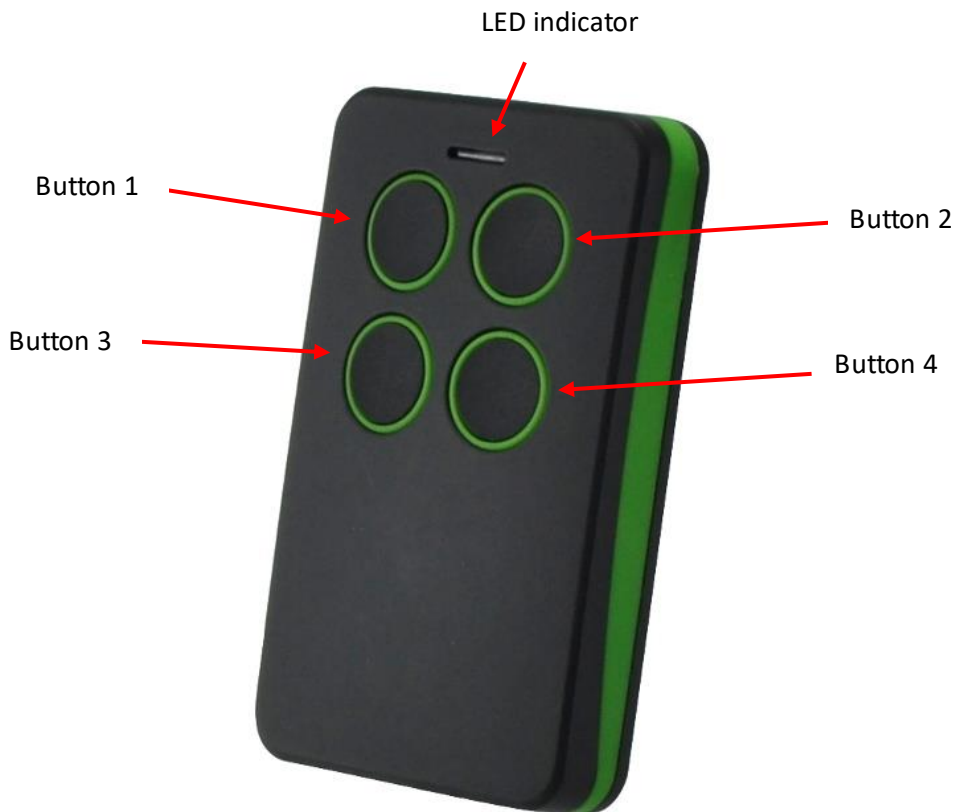

Universal remote with copy function Art. No. 2600.0928

- Modern, and compact design which fits perfectly in your pocket.
- Four buttons, LED Indicator
- Up to 4 different remotes in ONE.
- Every button can be programmed as a replacement for a different brand, so using only one transmitter you can control up to 4 devices from different producers.
- Replacement for fixed and rolling code remotes with the frequency from 280 to 868 MHz.
- Dimensions: 7x 2.5 x 1cm (L X W X H).

AMC Programming: Automatic matching code

Note: For selected models only (see compatibility list)

1. Press the desired button on the universal remote until the receiver emits the code.
2. The LED will flash quickly. Release the button for successful code matching.