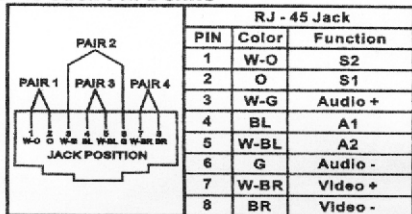

## Features:

- Transmit a full motion monochrome video signal up to 600 meters, color video signal up to 400 meters.
- Dual connection: BN to RJ45 or BNC to Screw Terminal.
- Passive, No power required.
- Compact size with 20cm mini coax cable.
- Perfect to connect with multiple units to DVR/Multiplexer.
- Distance Up to 1Km when used with an active receiver.
- Eliminate Coaxial Cable.

**\* Actual distance may be shorter if used in conjunction with DVR**

## RJ-45 Jack Pin Define

NOTE : These devices is reversible, BNC connector = RJ45

PAIR2 & PAIR3 : POWER → POWER+ : PIN 6, PIN 4, POWER- : PIN 3, PIN 5

PAIR4 : VIDEO

## Specification:

ITEM NO.	TTP111LJD-L
VIDEO INPUT (BNC Connector)	1 x BNC Connector
VIDEO INPUT (BNC Connector)	1V p-p, 75 Ohms
VIDEO OUTPUT	Terminal or RJ45
TRANSMISSION DISTANCE	600M(B/W), 400M(COLOR)
CABLE FOR RJ45	Twisted Pair CAT 5 (AWG24)
DIMENSIONS W x H x D mm	45 x 21 x 215mm With 20cm mini coax cable