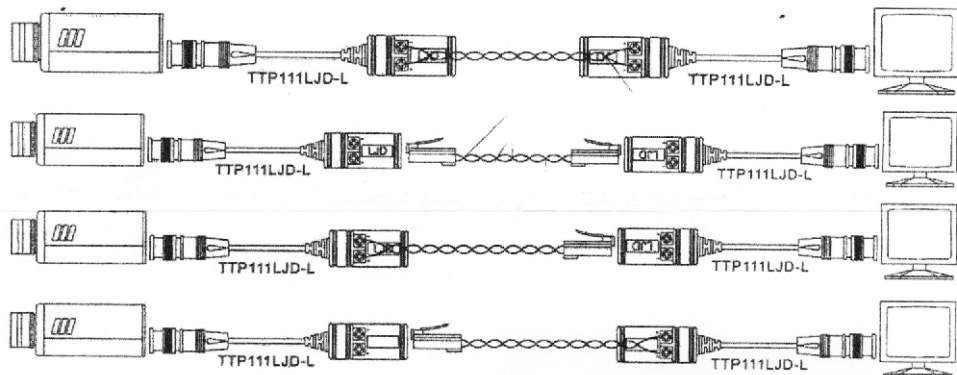

# TWISTED PAIR TRANSMISSION SYSTEM – Passive Series

**ITEM NO.:** TTP111LJD-L Video Transceiver

## Features:

- Transmit a full motion monochrome video signal up to 600 meters, color video signal up to 400 meters.
- Dual connection: BN to RJ45 or BNC to Screw Terminal.
- Passive, No power required.
- Compact size with 20cm mini coax cable.
- Perfect to connect with multiple units to DVR/Multiplexer.
- Distance Up to 1Km when used with an active receiver.
- Eliminate Coaxial Cable.

## RJ-45 Jack Pin Define

NOTE : These devices is reversible, BNC connector = RJ45

PAIR2 & PAIR3 : POWER → POWER+ : PIN 6, PIN 4, POWER- : PIN 3, PIN 5

PAIR4 : VIDEO

## Specification:

ITEM NO.	TTP111LJD-L
VIDEO INPUT (BNC Connector)	1 x BNC Connector
VIDEO INPUT (BNC Connector)	1V p-p, 75 Ohms
VIDEO OUTPUT	Terminal or RJ45
TRANSMISSION DISTANCE	600M(B/W), 400M(COLOR)
CABLE FOR RJ45	Twisted Pair CAT 5 (AWG24)
DIMENSIONS W x H x D mm	45 x 21 x 215mm With 20cm mini coax cable